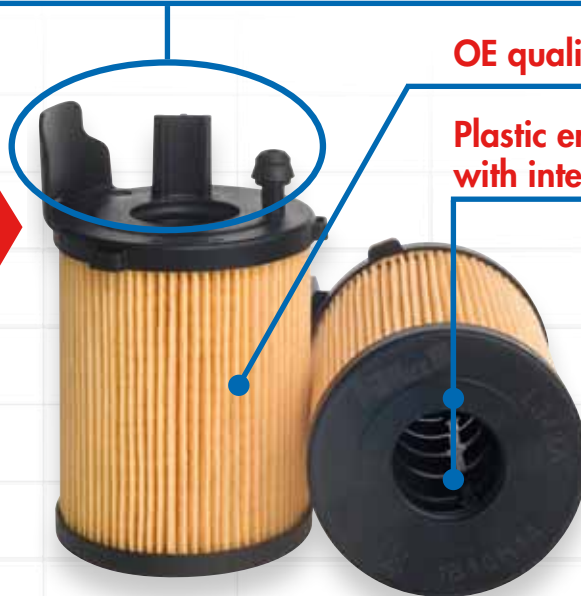

FILTRES
purflux

OIL Filtration

**Purflux
Innovation**

Oil filter evolution

New

L343A

Main applications: Citroën - Ford - Peugeot

**Previously
L343**

Plastic end guides

OE quality media

Plastic end cap
with integrated seal

**Identical functions.
Easier to fit!**

Fitting instructions

Install the element in the cover
after changing the gasket

Insert into
the housing