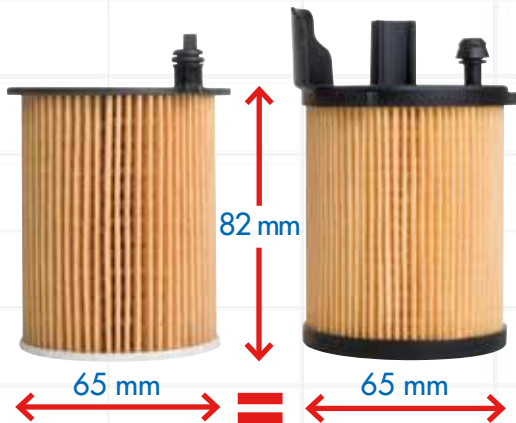

FILTRES
purflux

OIL Filtration

**Purflux
Innovation**

Oil filter evolution

New

L343A

Main applications: Citroën - Ford - Peugeot

**Previously
L343**

Plastic end guides

OE quality media

Plastic end cap
with integrated seal

**Identical functions.
Easier to fit!**

Fitting instructions

Install the element in the cover
after changing the gasket

Insert into
the housing